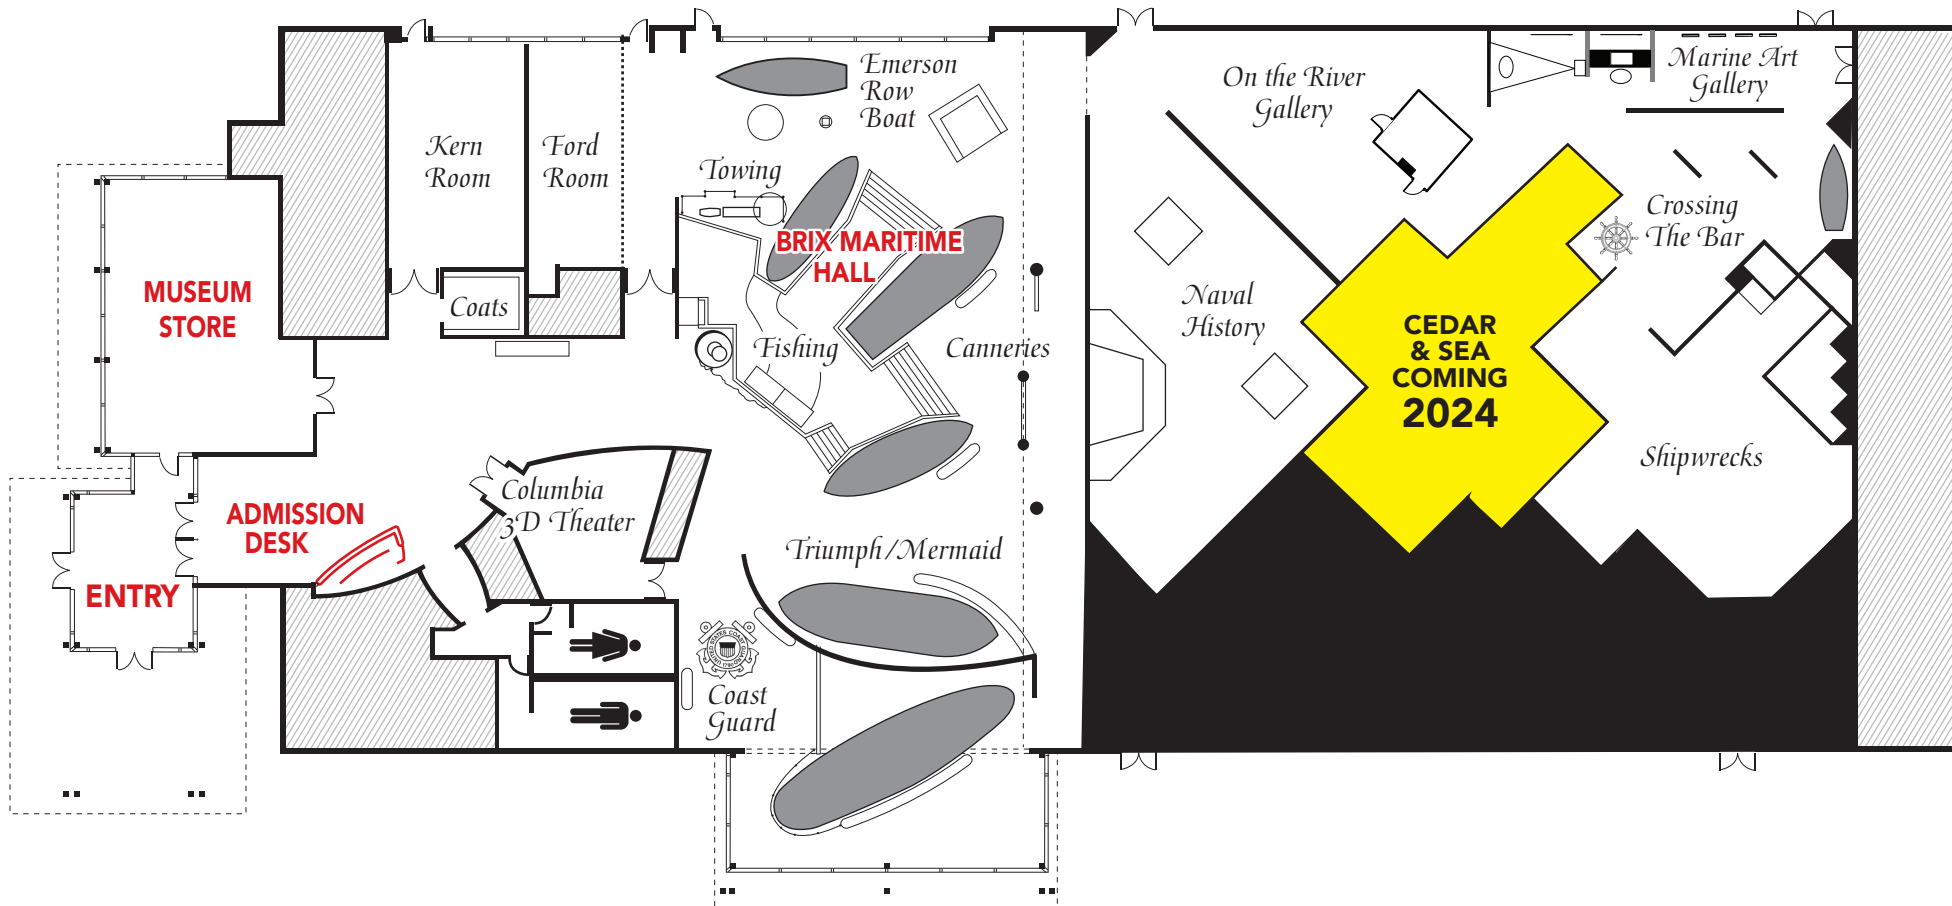

LIGHTSHIP
COLUMBIA

**CEDAR
& SEA
COMING
2024**

ASTORIA RIVERWALK

ASTORIA RIVERFRONT TROLLEY

TO BARBEY CENTER

COLUMBIA RIVER MARITIME MUSEUM

1792 MARINE DRIVE • ASTORIA, OREGON 97103 • WWW.CRMM.ORG